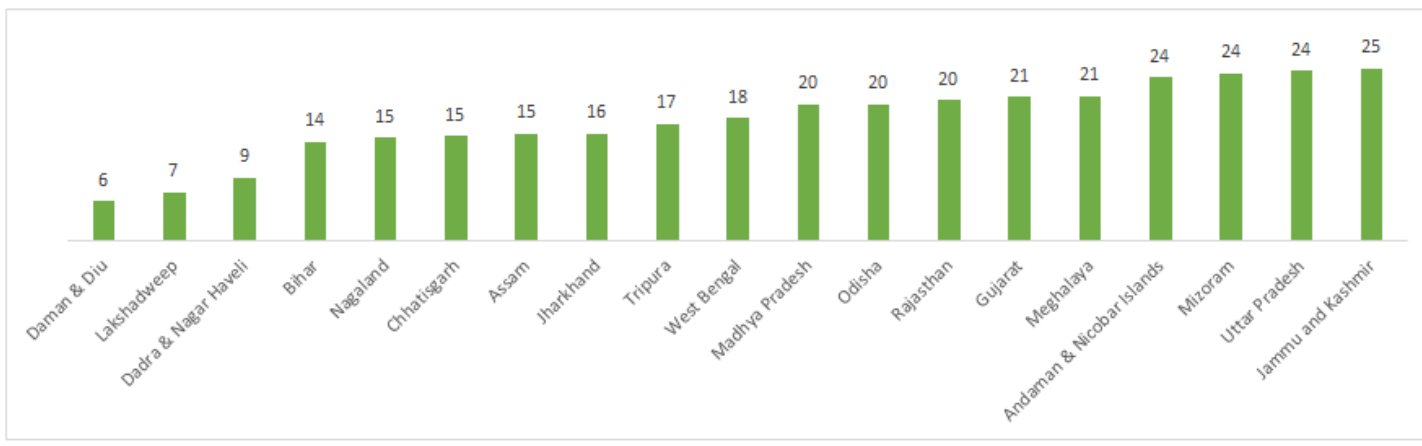

Total Population 1.3Bn	18-23 Population 141M	GER 24.5	GER Male 25.4	GER Female 23.5	# of institutes 39,870

1. GENERAL
2. Home
   - National
   - By State

States with less than average GER