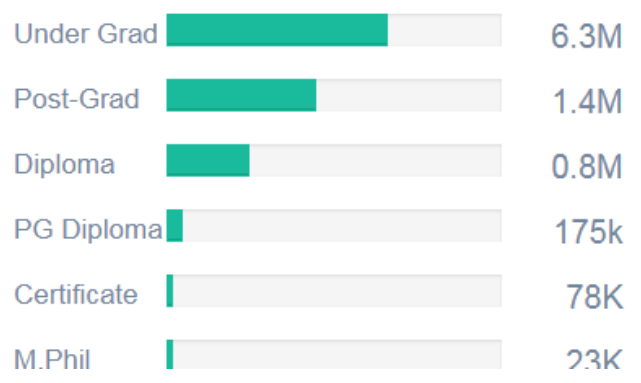

Out turn by level

Colleges by discipline

Top 5	Discipline	Progress
	Engineering	30%
	Science	10%
	Arts	20%
	Management	15%
	Others	30%

States with highest GER

- Chandigarh
- Delhi
- Tamil Nadu
- Puducherry
- Sikkim
- Telangana
- Manipur

Top GER

57.6