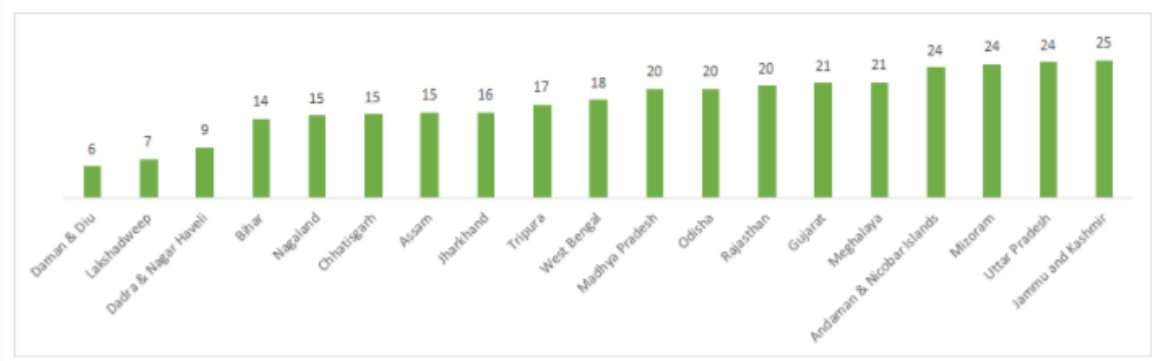

Total Population **1.3Bn** |
18-23 Population **141M** |
GER **24.5** |
GER Male **25.4** |
GER Female **23.5** |
# of institutes **39,870**

1. GENERAL
2. Home
   - National
   - By State

Select a state

Select State

Districts with less than average GER